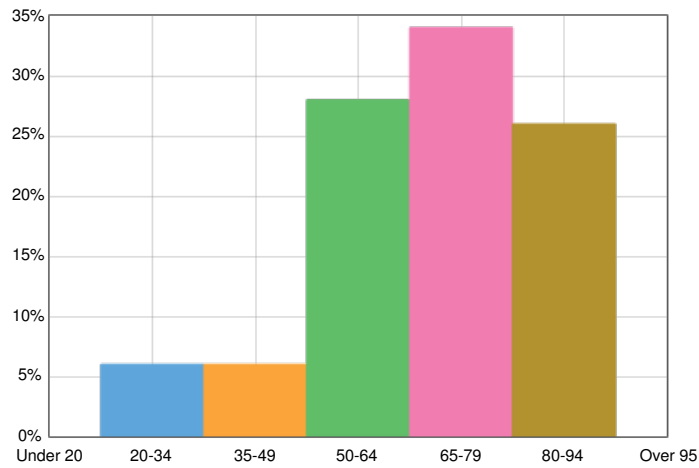

# Insight Report: 2018 10 4 Test A

Records: 82 • These are the characteristics of your uploaded patrons.

## Age

## Gender