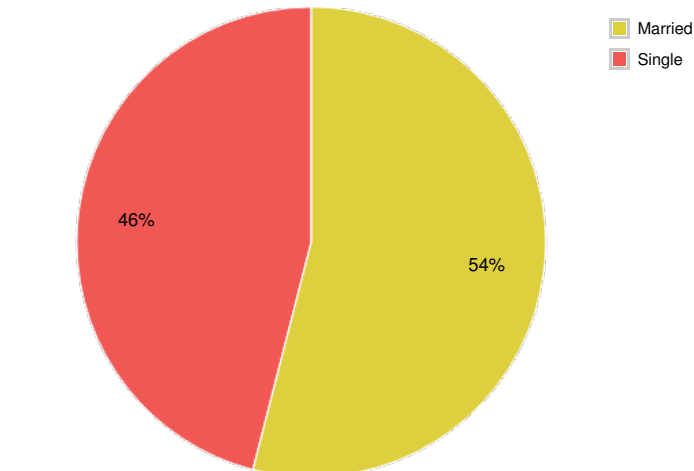

Marital Status