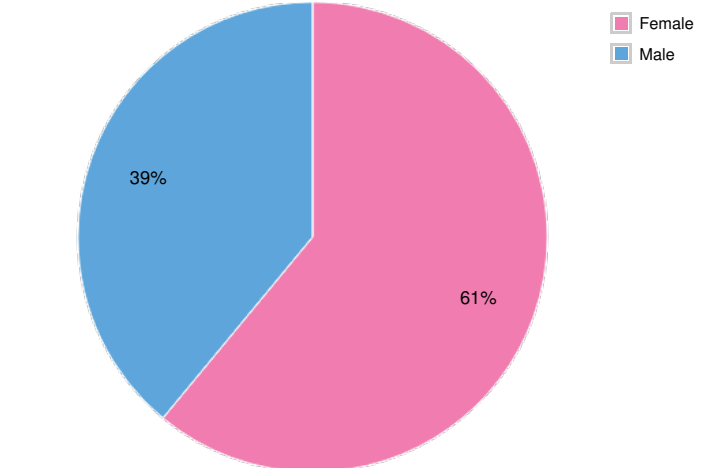

# Insight Report: 2018 10 4 Test A

Records: 82 • These are the characteristics of your uploaded patrons.

## Age

## Gender